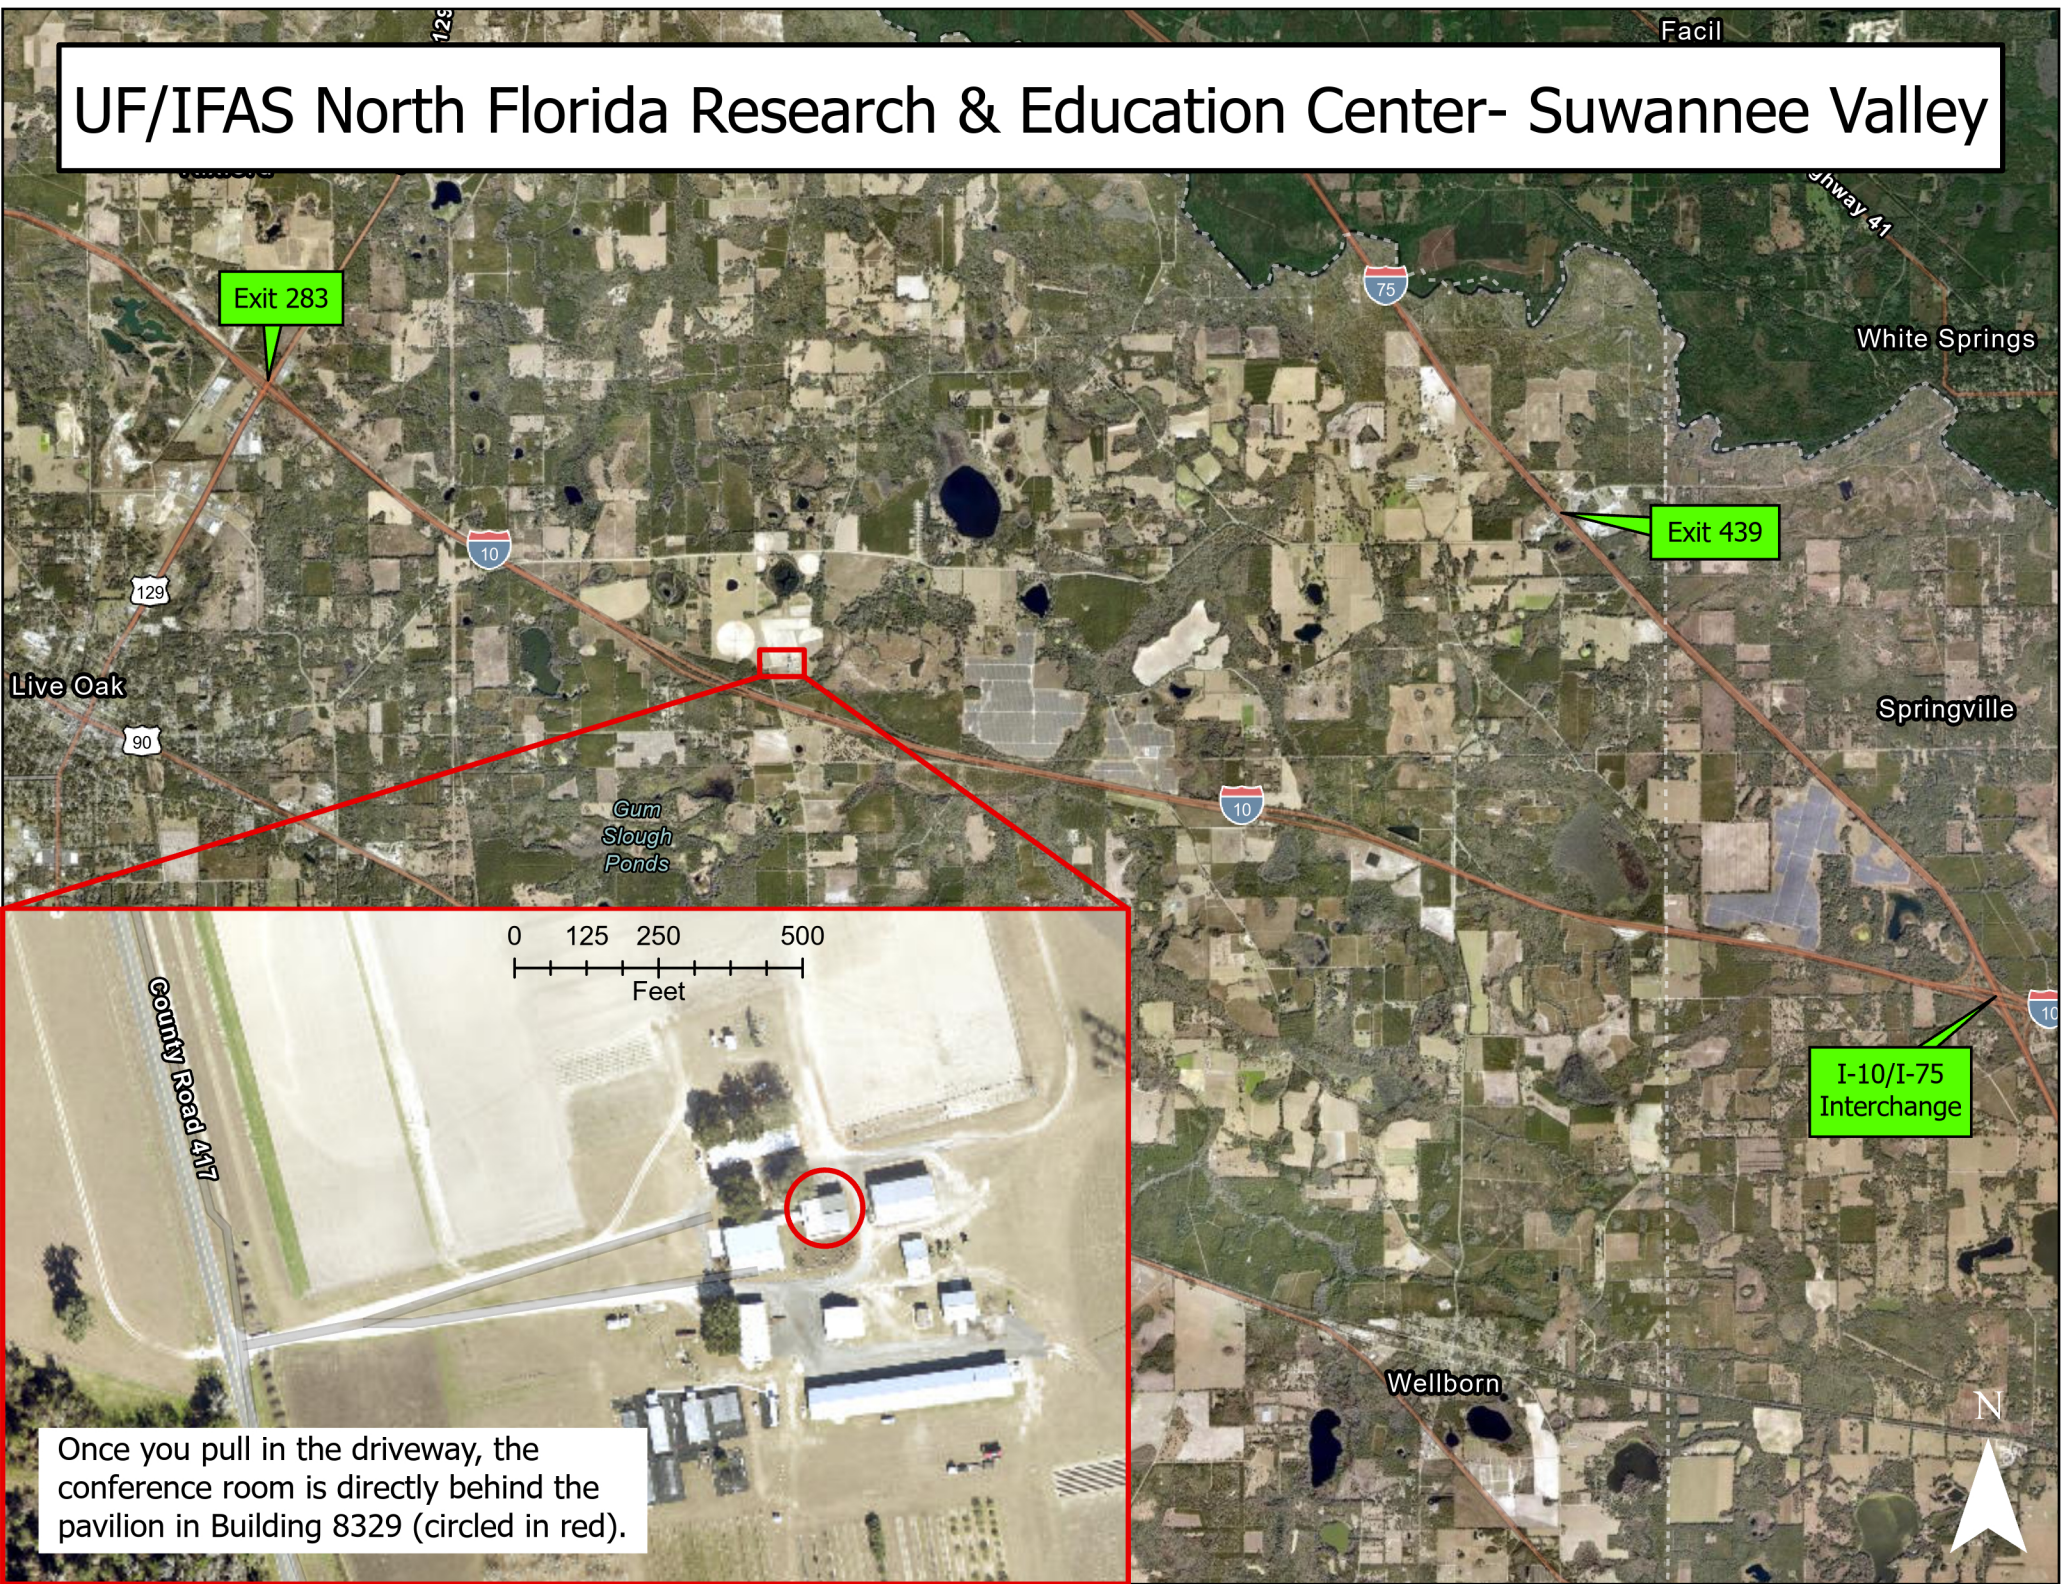

UF/IFAS North Florida Research & Education Center- Suwannee Valley

Exit 283

Exit 439

I-10/I-75 Interchange

0 125 250 500
Feet

Once you pull in the driveway, the conference room is directly behind the pavilion in Building 8329 (circled in red).